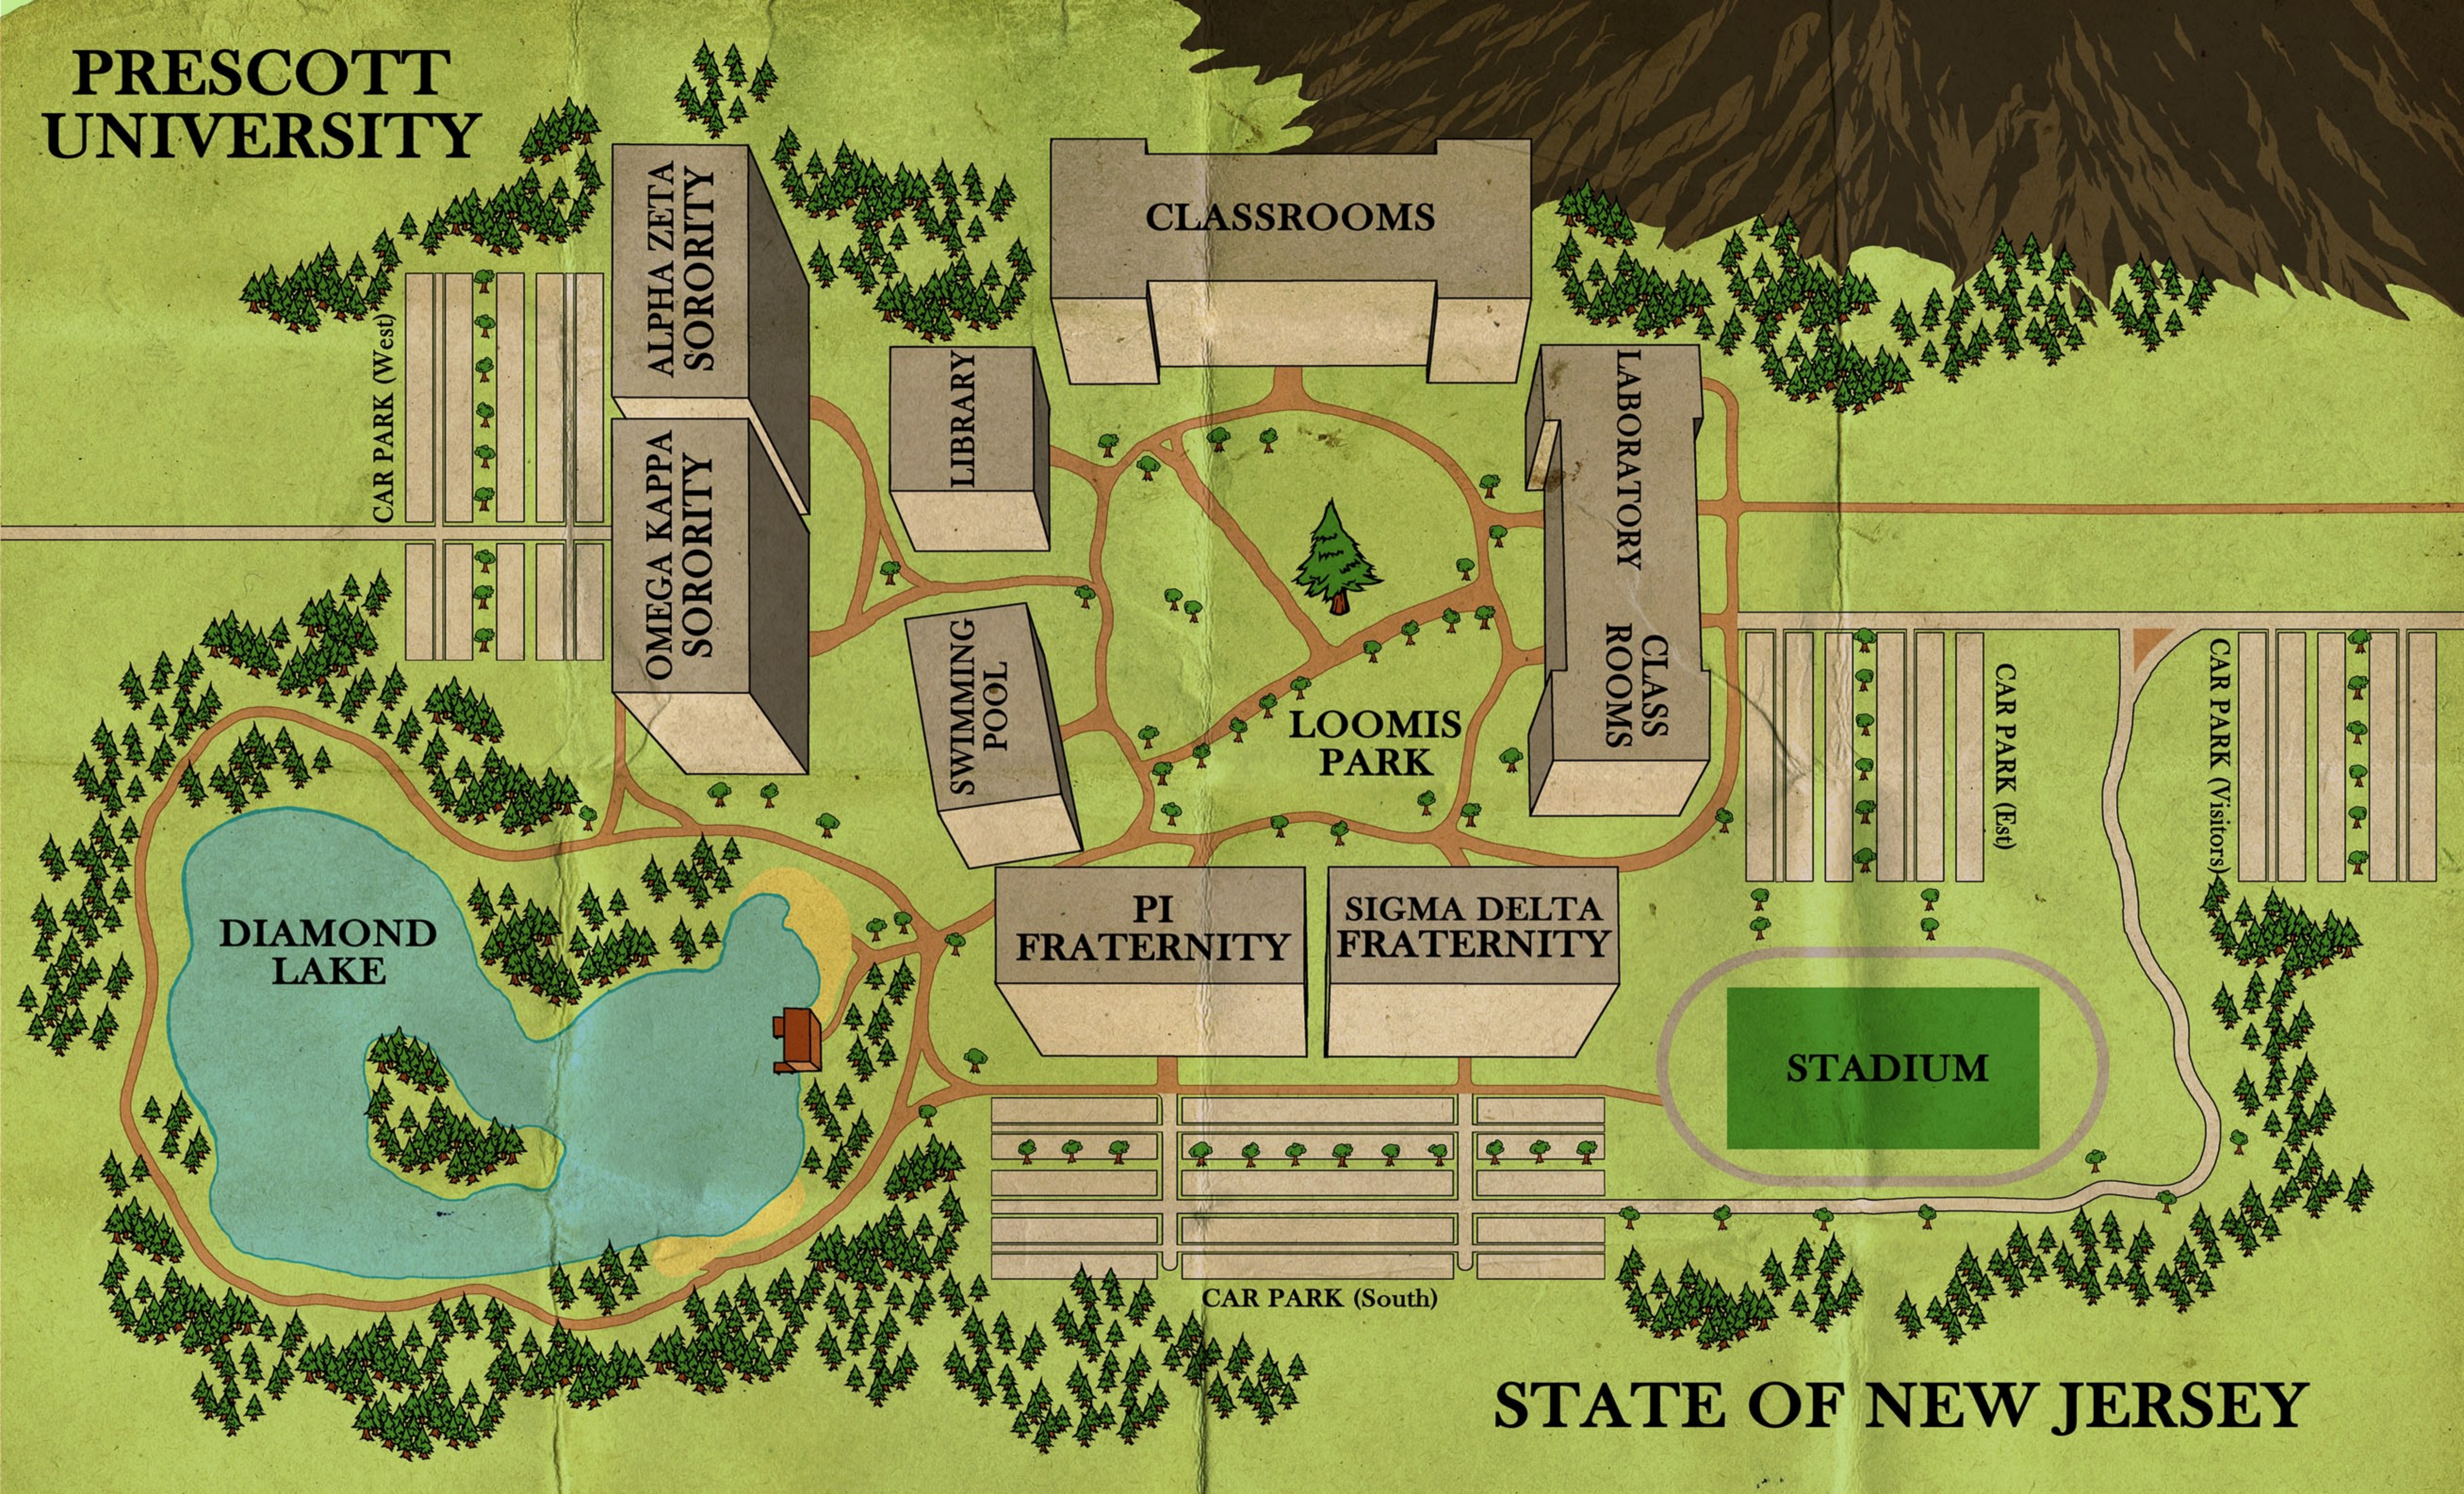

PRESCOTT UNIVERSITY

ALPHA ZETA
SORORITY

OMEGA KAPPA
SORORITY

CLASSROOMS

LIBRARY

SWIMMING
POOL

LABORATORY

CLASS
ROOMS

LOOMIS
PARK

CAR PARK (Est)

CAR PARK (Visitors)

DIAMOND
LAKE

PI
FRATERNITY

SIGMA DELTA
FRATERNITY

STADIUM

CAR PARK (South)

STATE OF NEW JERSEY